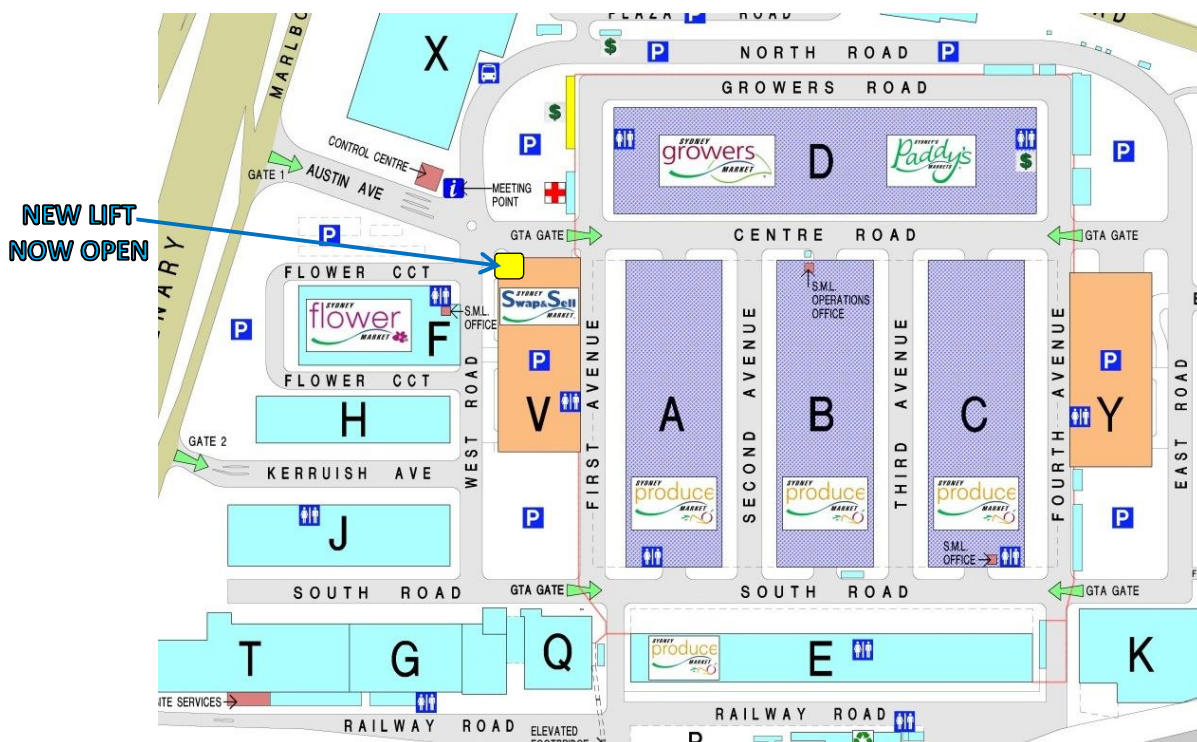

# NEW LIFT NOW OPEN

## Western Multi-Storey Car Park V

A passenger lift has been installed at the Western Multi-Storey Car Park to provide a more convenient shopping experience for you.

This is a commercial lift so getting your shopping trolley to your car won't be a problem.

There is plenty of parking on the two upper levels, close to Paddy's Markets Building D for the best shopping experience. Trolley return is available on each level to make it even easier.

**Adrian LaCava**  
Operations Manager  
Sydney Markets Limited  
22 December 2016